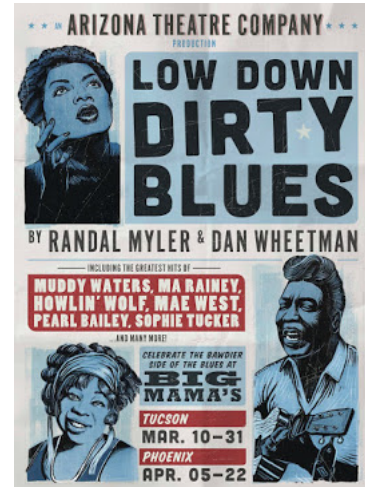

ARIZONA THEATRE COMPANY P

<http://www.arizonatheatre.org>